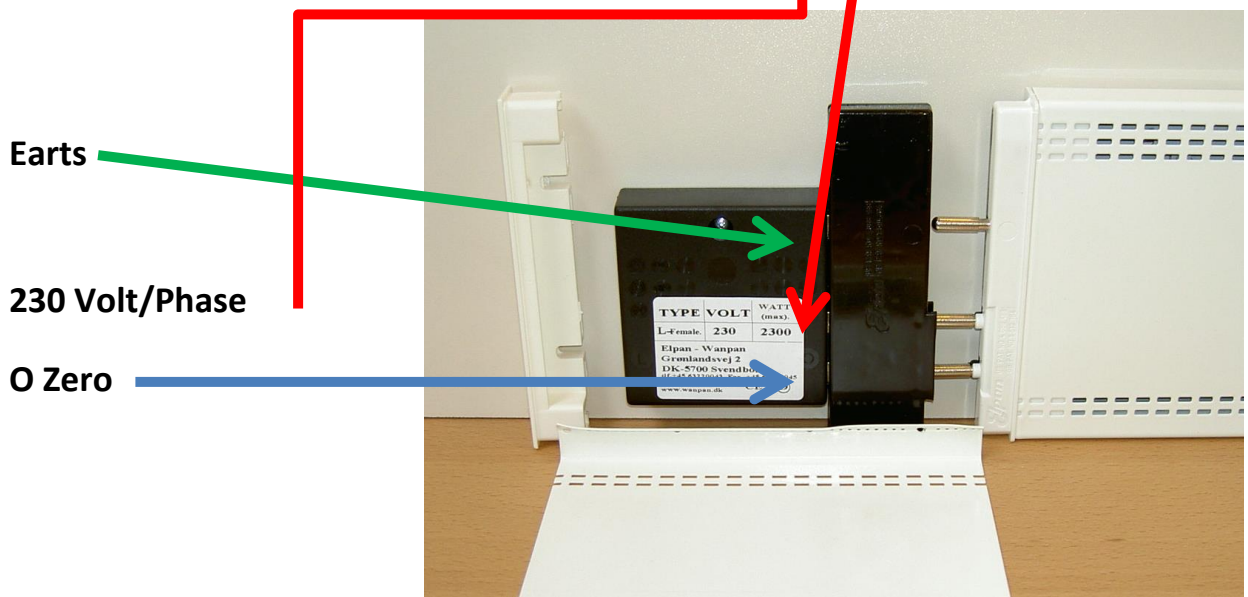

Connection diagram for Elpan with i+2r thermostat

Thermostat connection:
In: C
Out: Plug ON

The connection plugs in the L connection box, is under the black plastic cover.